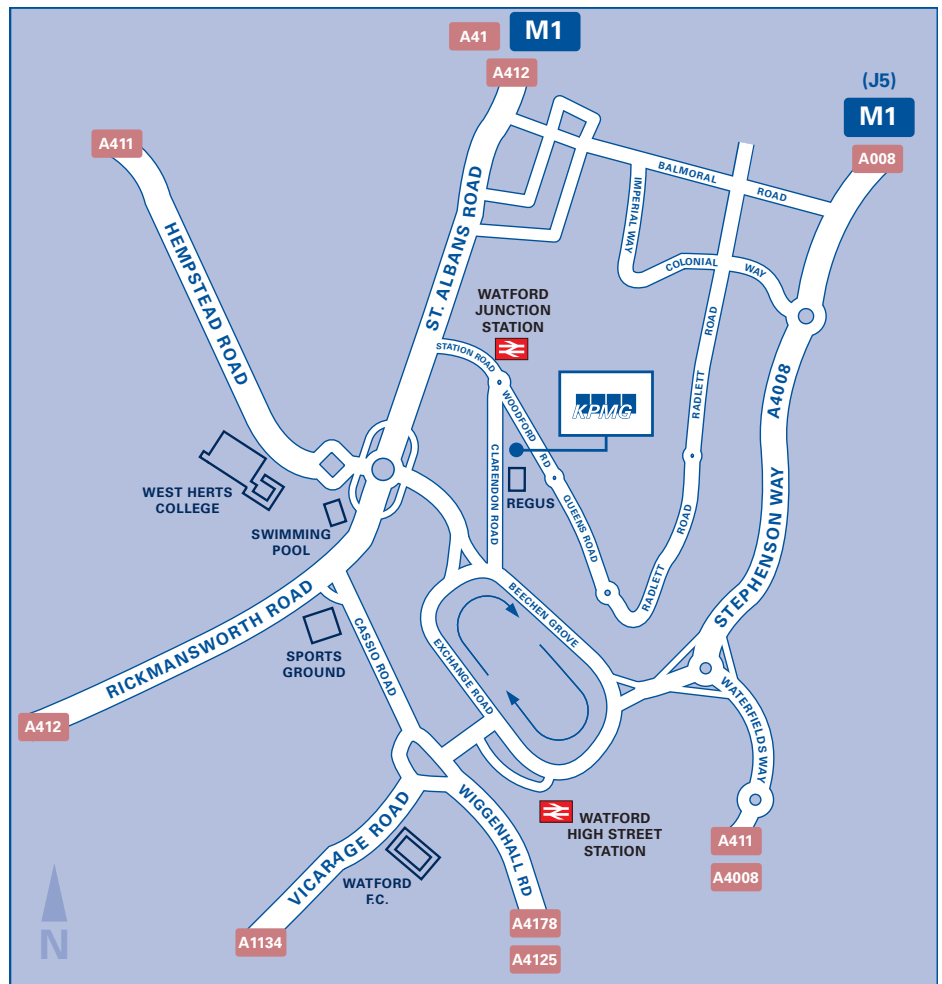

Watford

Office Locator

KPMG LLP (UK)

58 Clarendon Road, Watford, Hertfordshire WD17 1DE

Switchboard: 01923 214 000

Visiting or travelling to Watford

Car

Follow A142 Rickmansworth Road. Turn into Station Road and follow the road to Clarendon Road

Rail

The nearest station is Watford Junction, which is a five minute walk to the office.

Parking

Client parking is available, but visitors must speak with the person they are visiting to organise a space prior to arriving.

Source: KPMG LLP (UK)

www.kpmg.co.uk

kpmg.com/socialmedia

kpmg.com/app

© 2020 KPMG LLP, a UK limited liability partnership and a member firm of the KPMG network of independent member firms affiliated with KPMG International Cooperative ("KPMG International"), a Swiss entity. All rights reserved. Printed in the United Kingdom. The KPMG name and logo are registered trademarks or trademarks of KPMG International.

CRT090870 | November 2017.